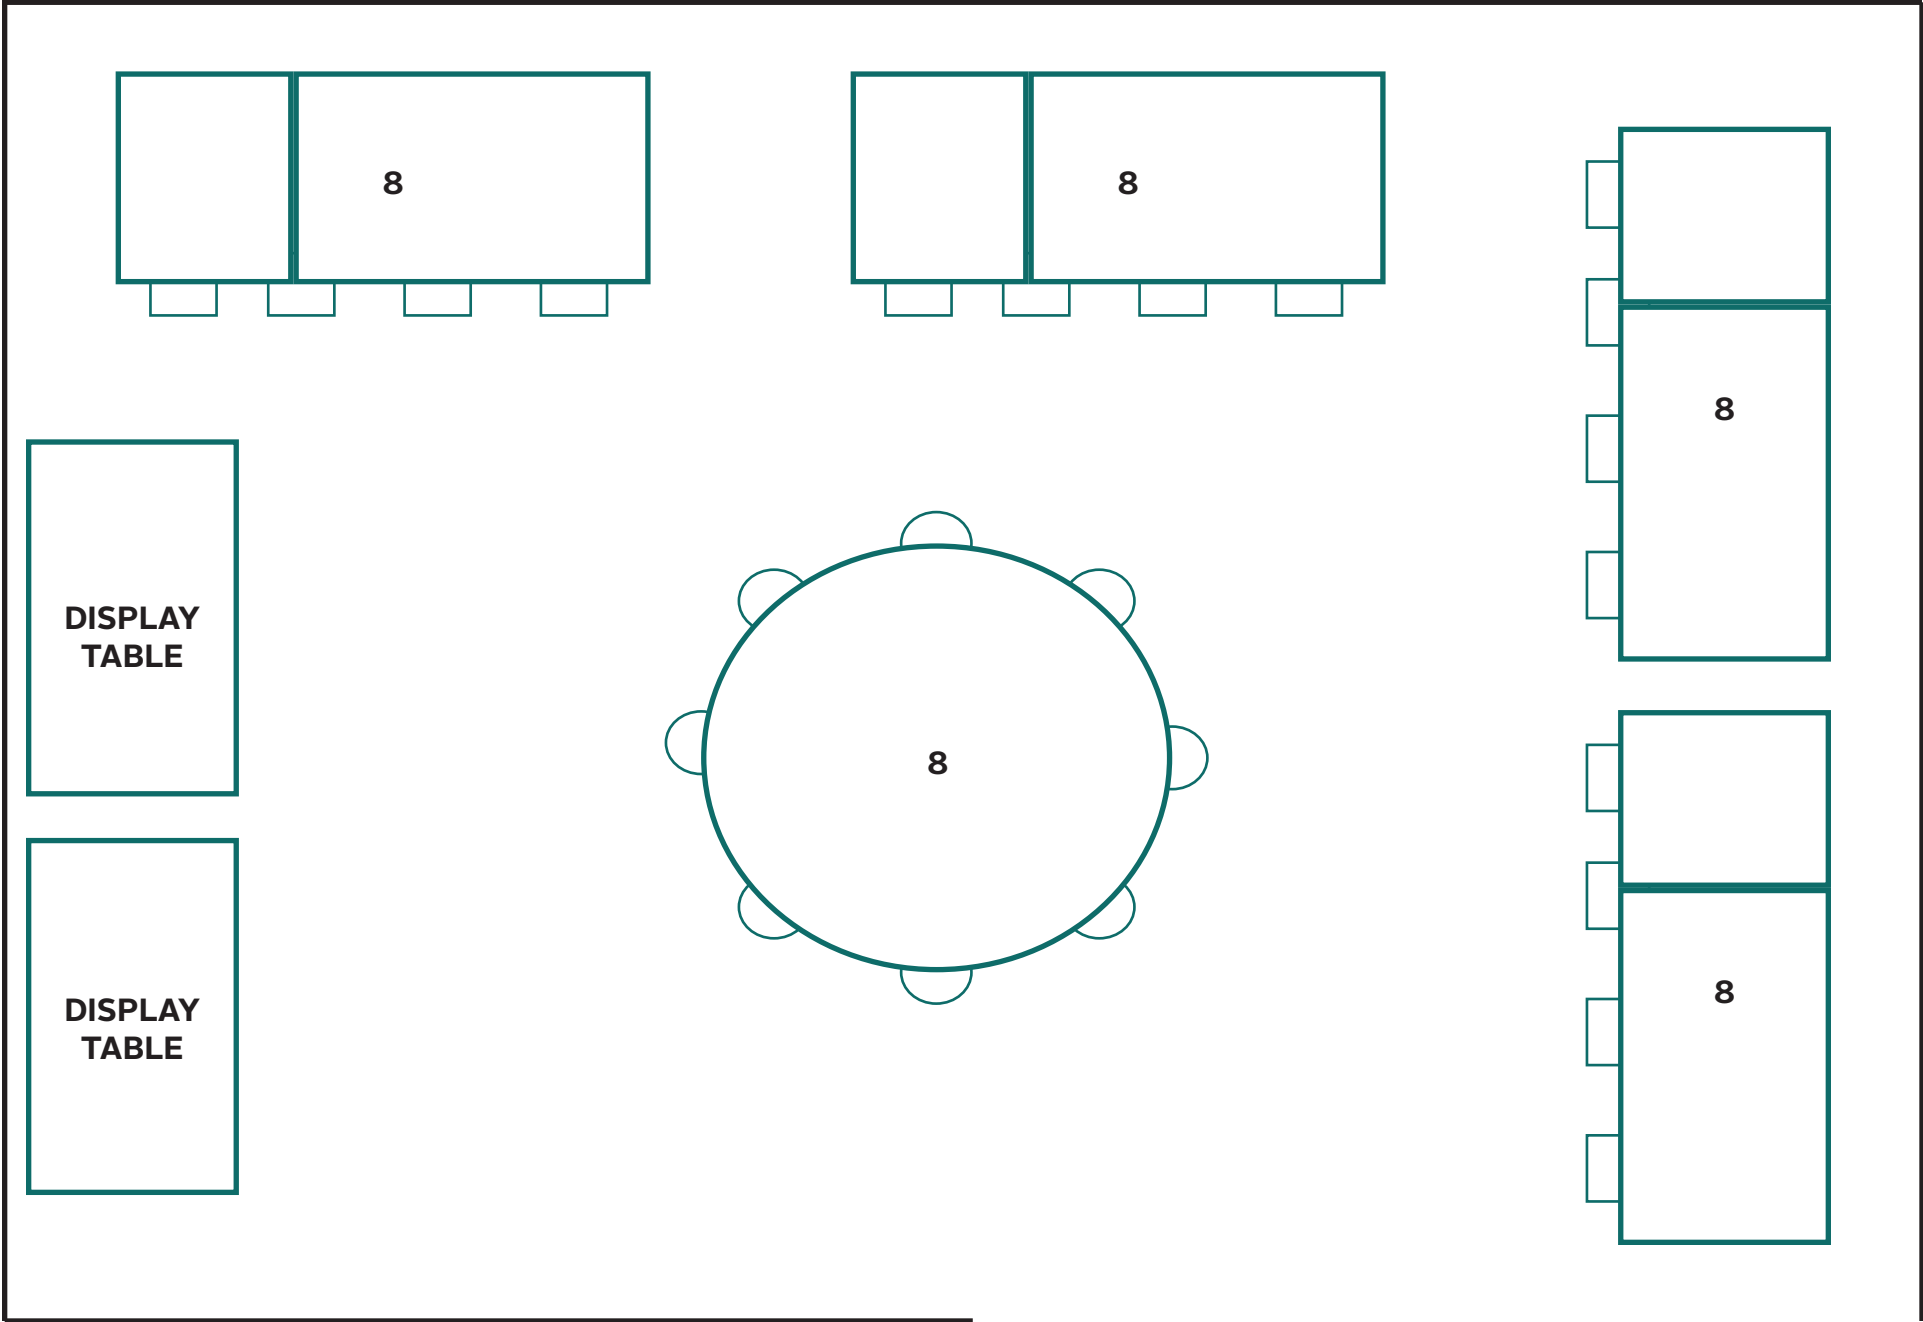

20-40 PEOPLE

BANQUETTE SEATING

WINDOW

BANQUETTE SEATING

MAIN DINING ROOM

6-8 PEOPLE

← — — — — — BANQUETTE SEATING — — — — — →

WINDOW

↑ — — — — — BANQUETTE SEATING — — — — — ↓

MAIN DINING ROOM

10-18 PEOPLE

— — — — — BANQUETTE SEATING — — — — —

WINDOW

DISPLAY  
TABLE

DISPLAY  
TABLE

DISPLAY  
TABLE

MAIN DINING ROOM

# COCKTAIL SETUP: UP TO 50 PEOPLE