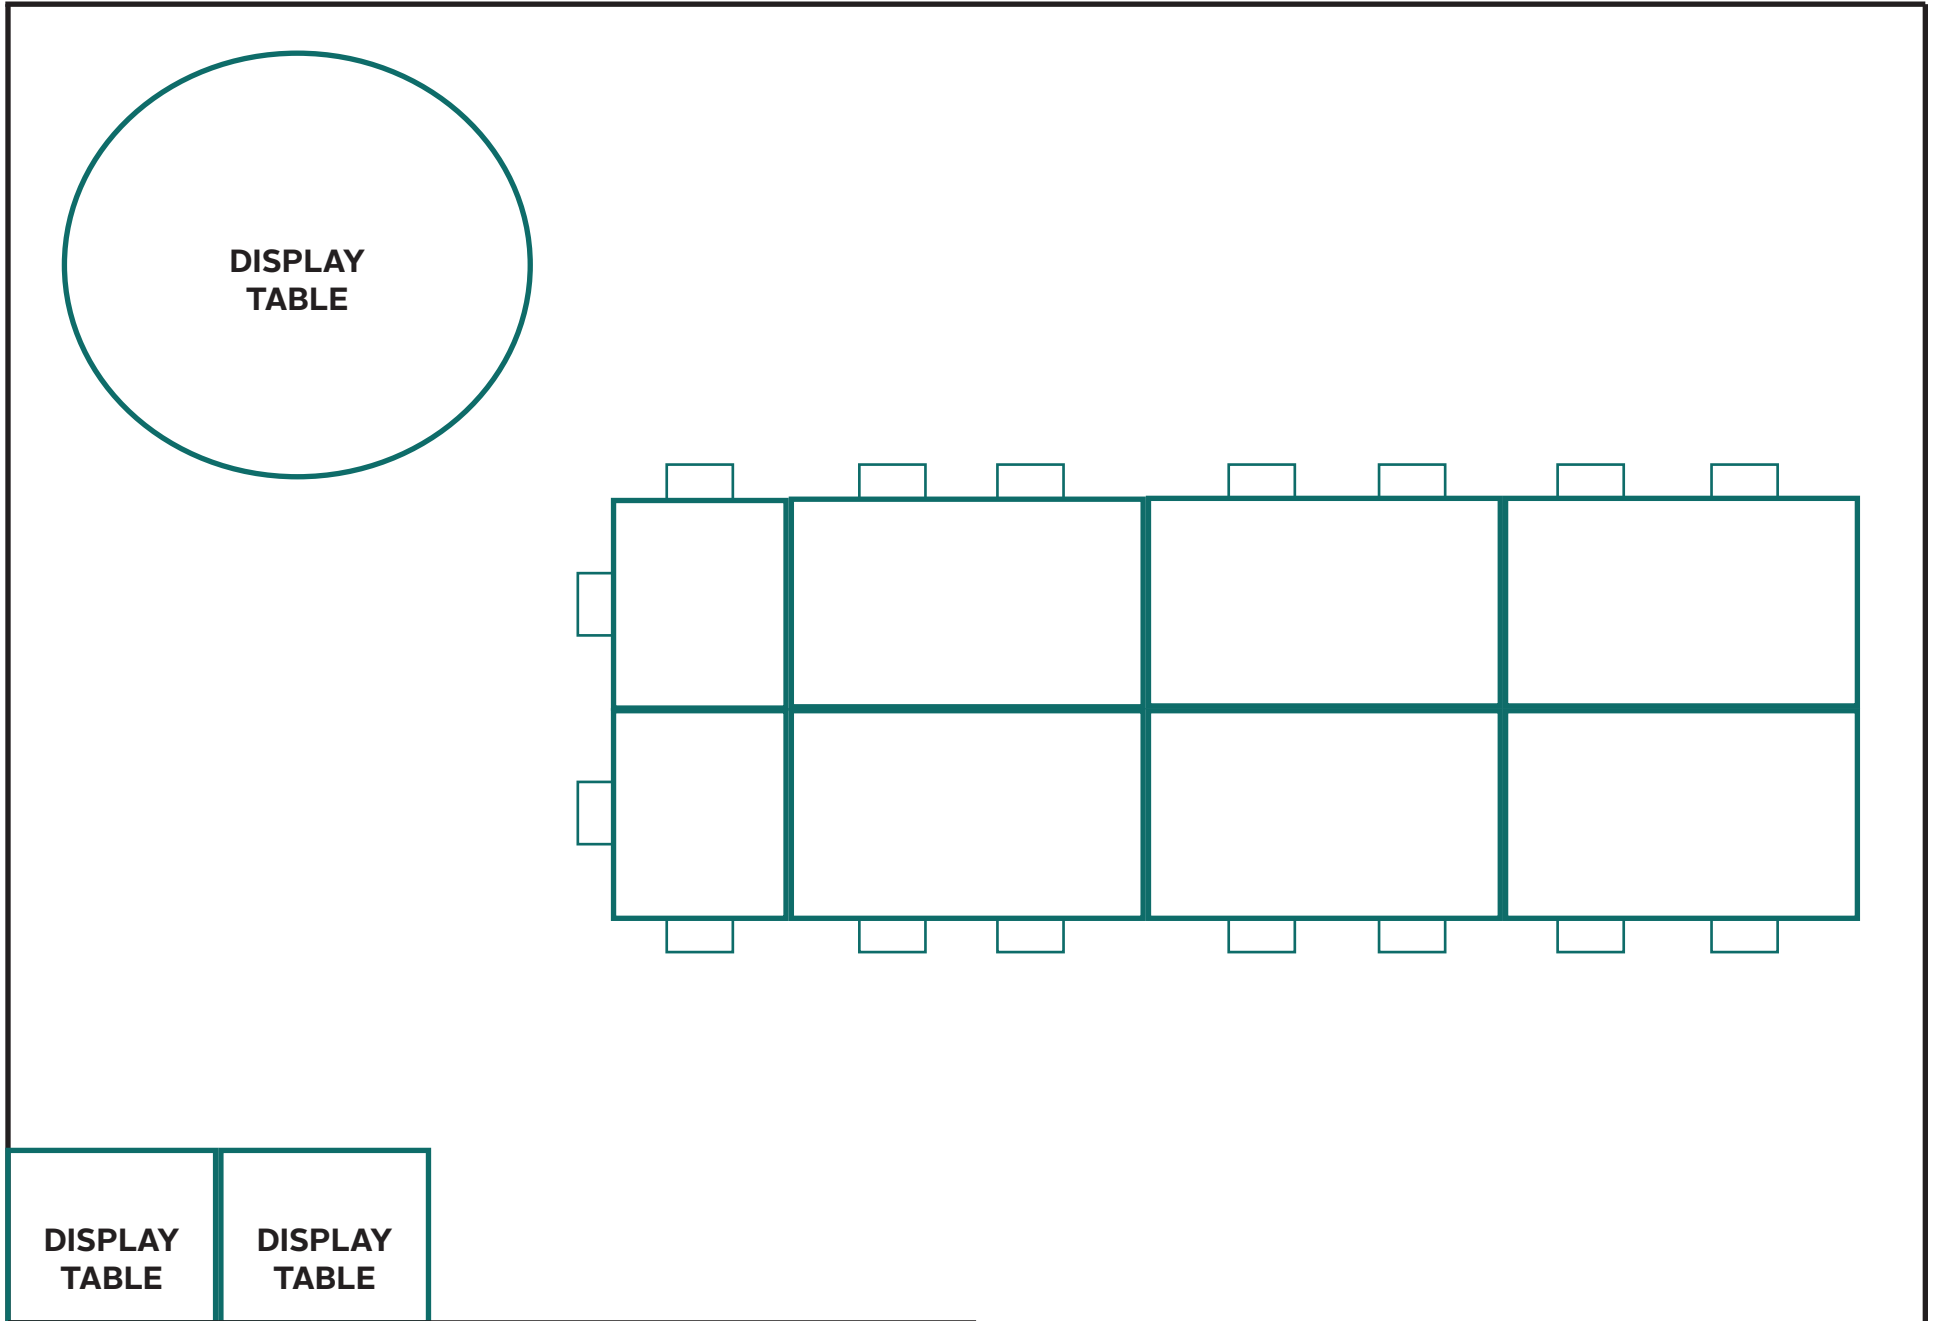

20-40 PEOPLE

BANQUETTE SEATING

WINDOW

BANQUETTE SEATING

MAIN DINING ROOM

6-8 PEOPLE

← — — — — — BANQUETTE SEATING — — — — — →

WINDOW

↑ — — — — — BANQUETTE SEATING — — — — — ↓

MAIN DINING ROOM

10-18 PEOPLE

— — — — — BANQUETTE SEATING — — — — —

WINDOW

DISPLAY  
TABLE

DISPLAY  
TABLE

DISPLAY  
TABLE

MAIN DINING ROOM

# COCKTAIL SETUP: UP TO 50 PEOPLE