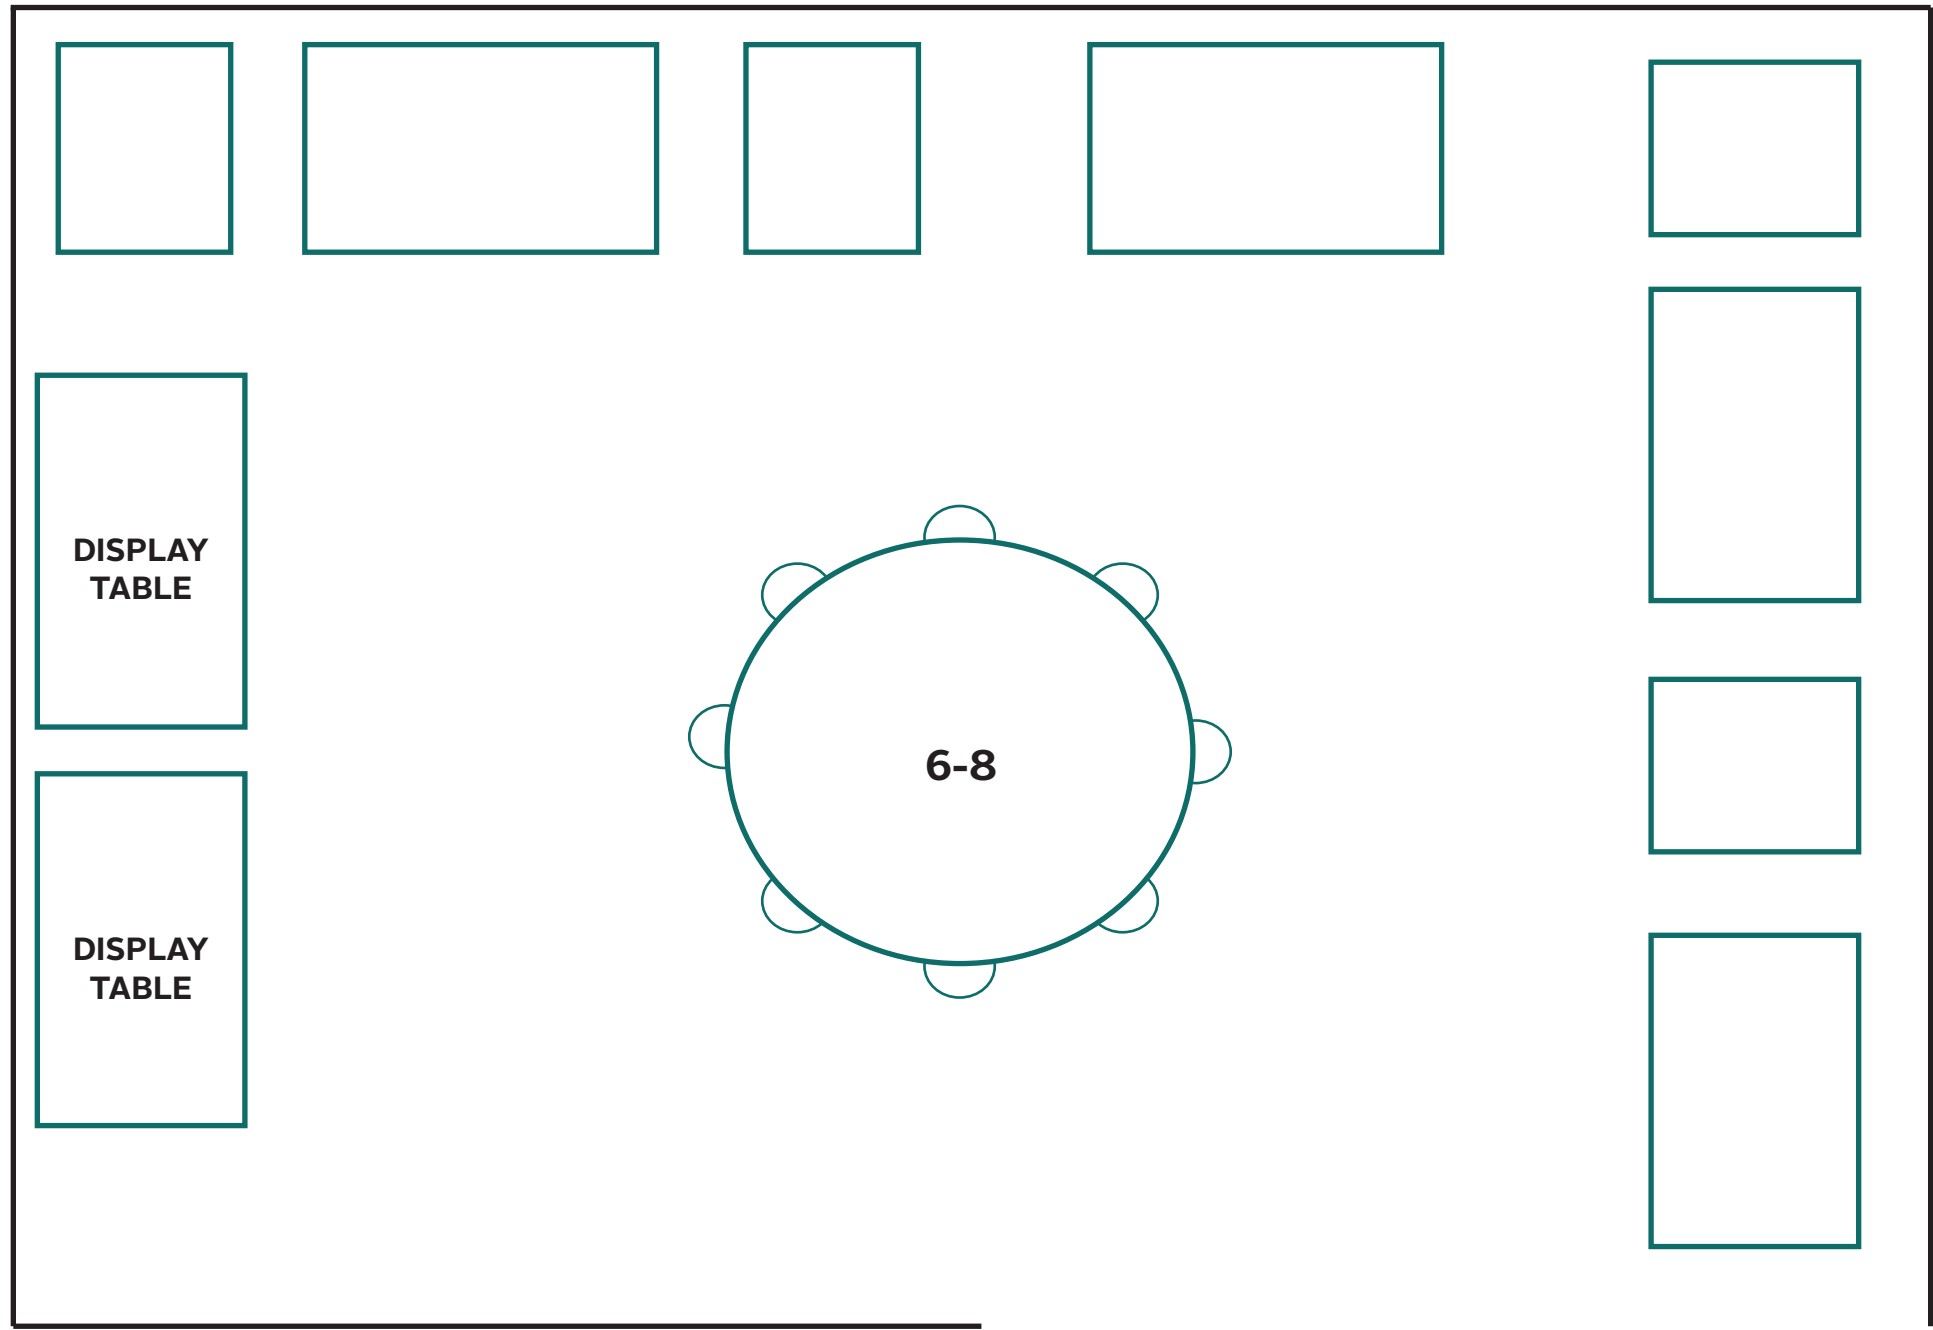

20-40 PEOPLE

BANQUETTE SEATING

WINDOW

BANQUETTE SEATING

MAIN DINING ROOM

6-8 PEOPLE

← — — — — — BANQUETTE SEATING — — — — — →

WINDOW

↑ — — — — — BANQUETTE SEATING — — — — — ↓

MAIN DINING ROOM

10-18 PEOPLE

— — — — — BANQUETTE SEATING — — — — —

WINDOW

DISPLAY  
TABLE

DISPLAY  
TABLE

DISPLAY  
TABLE

MAIN DINING ROOM

# COCKTAIL SETUP: UP TO 50 PEOPLE